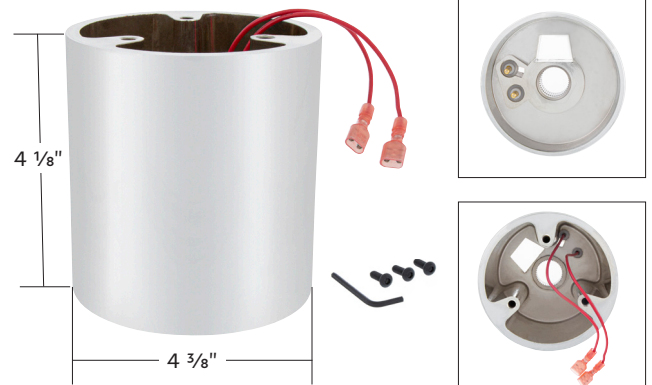

Volvo VN/VNL (1996-2017) & VT (2006-2010)

Chrome Steering Wheel Hub With Tilt/Tele Steering Column

- Quality die-cast with beautiful chrome plated finish
- Feature solid heavy duty 43-spline hub with pre-assembled horn contacts and wires
- Design specifically for use with United Pacific 3-bolt steering wheels and horn bezel (steering wheel, horn button and bezel sold separately)
- Includes 3 mounting bolts with matching size hex wrench for installing steering wheel and horn bezel
- Design specifically for VN/VNL (1996-2017) and VT (2006-2010) with 43 spline steering shaft, single horn, tilt and telescoping steering columns

88293 Chrome Steering Wheel Hub 1 Pc. / Cbox