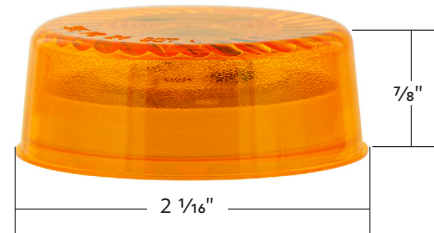

NEW ITEMS

Turbine Light

7 LED 2" Round Turbine Light (Clearance/Marker)

Unique Turbine Fin Design on Outer Rim

- Polycarbonate lens sonically sealed to housing to prevent moisture intrusion
- Electronics completely sealed in epoxy to resist corrosion and moisture
- Energy efficient solid-state circuit board engineered for 12V DC systems
- Feature 7 bright SMD type LEDs
- Rear housing with 2-pin female contact terminal
- Recommend use with 2-pin male plug, item #34247, 34242, 34241 (not included)
- Recommend mount with rubber push-in grommet, item #31505, 31507 (not included)
- DOT/SAE, FMVSS 108
- IP67 water resistant rating

39222	Amber LED / Amber Lens	1 Pc. / Card
39223	Red LED / Red Lens	1 Pc. / Card

3 LED ViperEye Light (Clearance/Marker)

- High quality chrome finish for durability and shine
- Polycarbonate lens sonically sealed to housing to prevent moisture intrusion
- Features 3 bright SMD type LEDs with chrome inner reflective housing
- Unique snake Viper eye effect when powered on
- Beautiful chrome plated snap-on front cover
- Surface mount, 3-1/8" center to center spacing between 2 mounting holes
- 12VDC, hardwired with 2 wire leads, special electrical design, either wire can be positive or negative
- DOT/SAE, P2
- IP67 water resistant

39254	Amber LED / Amber Lens	1 Pc. / Card
39256	Red LED / Red Lens	1 Pc. / Card

2003-2017 VOLVO VN/VNL

2 High Power LED Driving & Fog Light

- High quality injection molded polycarbonate lens
- Bright LED driving light and LED fog light, each powered by single CREE type 6000K LED
- Heavy duty ABS plastic rear housing with OE spec mounting patterns
- Works with any 12V DC system
- Easy connection, directly plugs into existing wiring harness
- DOT/SAE, FMVSS 108
- IP67 water resistant