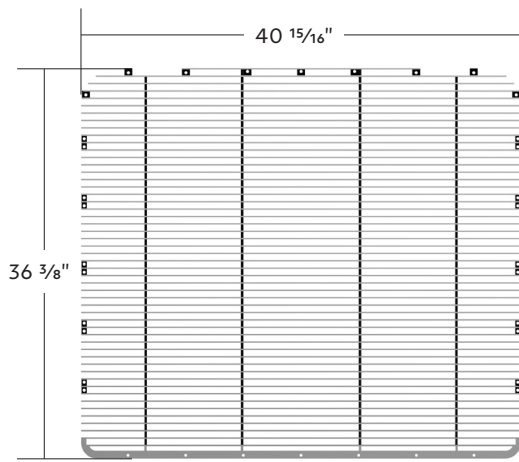

Peterbilt 389

Aluminum Billet Style Grille Insert With Horizontal Bars

- Quality aluminum billet style horizontal bars grille insert
- Features 52 pieces of 1/8" thick aluminum extruded rectangular bars
- Clear coated front bar surface with black powder coated side walls
- Specially engineered mounting brackets for mounting directly onto OE crown
- Carriage bolts with matching hardware included
- Note: bug screen not included

21050 Aluminum Billet Style Grille Insert 1 Pc. / Wbox