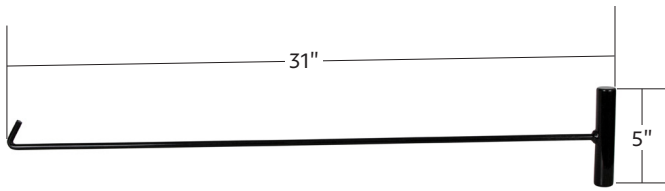

32547	Driver	1 Pc. / Each
--------------	---------------	--------------

EASY PLUG-IN
DOT & SAE

Peterbilt 389

Aluminum Billet Style Grille Insert With Horizontal Bars

- Quality aluminum billet style horizontal bars grille insert
- Features 52 pieces of 1/8" thick aluminum extruded rectangular bars
- Clear coated front bar surface with black powder coated side walls
- Specially engineered mounting brackets for mounting directly onto OE crown
- Carriage bolts with matching hardware included
- Note: bug screen not included

21050 Aluminum Billet Style Grille Insert 1 Pc. / Wbox

Chrome Plastic Flat Top Nut Covers Push On 15/16" X 1-3/16"

- Beautiful chrome plated finish with triple chrome plating process
- Chrome plastic flat top push-on nut cover for hex nuts and bolts
- Available in various sizes and height
- Available without flange
- Convenience pack, includes 10 nut covers to dress up one wheel

10757 Chrome Plastic Top Nut Cover 10 Pc. / Cbox

Volvo VN/VNL (1996-2017) & VT (2006-2010)

Chrome Steering Wheel Hub With Tilt/Tele Steering Column

- Quality die-cast with beautiful chrome plated finish
- Feature solid heavy duty 43-spline hub with pre-assembled horn contacts and wires
- Design specifically for use with United Pacific 3-bolt steering wheels and horn bezel (steering wheel, horn button and bezel sold separately)
- Includes 3 mounting bolts with matching size hex wrench for installing steering wheel and horn bezel
- Design specifically for VN/VNL (1996-2017) and VT (2006-2010) with 43 spline steering shaft, single horn, tilt and telescoping steering columns

88293 Chrome Steering Wheel Hub 1 Pc. / Cbox

Black 31" Long Fifth Wheel Pin Puller, J-Hook (Each)

- Driver convenient tool with black painted surface
- Durable 3/8" diameter steel rod with 5" wide handle bar
- Overall 31" in length, with J-hook at the end