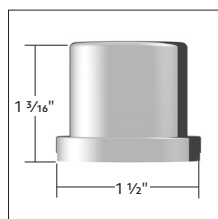

32547	Driver	1 Pc. / Each
--------------	---------------	--------------

EASY PLUG-IN
DOT & SAE

Peterbilt 389

Aluminum Billet Style Grille Insert With Horizontal Bars

- Quality aluminum billet style horizontal bars grille insert
- Features 52 pieces of 1/8" thick aluminum extruded rectangular bars
- Clear coated front bar surface with black powder coated side walls
- Specially engineered mounting brackets for mounting directly onto OE crown
- Carriage bolts with matching hardware included
- Note: bug screen not included

21050 Aluminum Billet Style Grille Insert 1 Pc. / Wbox

Chrome Plastic Flat Top Nut Covers Push On 15/16" X 1-3/16"

- Beautiful chrome plated finish with triple chrome plating process
- Chrome plastic flat top push-on nut cover for hex nuts and bolts
- Available in various sizes and height
- Available without flange
- Convenience pack, includes 10 nut covers to dress up one wheel