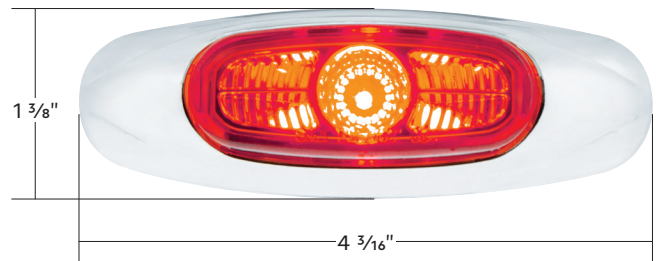

NEW ITEMS

Turbine Light

7 LED 2" Round Turbine Light (Clearance/Marker)

Unique Turbine Fin Design on Outer Rim

- Polycarbonate lens sonically sealed to housing to prevent moisture intrusion
- Electronics completely sealed in epoxy to resist corrosion and moisture
- Energy efficient solid-state circuit board engineered for 12V DC systems
- Feature 7 bright SMD type LEDs
- Rear housing with 2-pin female contact terminal
- Recommend use with 2-pin male plug, item #34247, 34242, 34241 (not included)
- Recommend mount with rubber push-in grommet, item #31505, 31507 (not included)
- DOT/SAE, FMVSS 108
- IP67 water resistant rating

39222	Amber LED / Amber Lens	1 Pc. / Card
39223	Red LED / Red Lens	1 Pc. / Card

3 LED ViperEye Light (Clearance/Marker)

- High quality chrome finish for durability and shine
- Polycarbonate lens sonically sealed to housing to prevent moisture intrusion
- Features 3 bright SMD type LEDs with chrome inner reflective housing
- Unique snake Viper eye effect when powered on
- Beautiful chrome plated snap-on front cover
- Surface mount, 3-1/8" center to center spacing between 2 mounting holes
- 12VDC, hardwired with 2 wire leads, special electrical design, either wire can be positive or negative
- DOT/SAE, P2
- IP67 water resistant

39254	Amber LED / Amber Lens	1 Pc. / Card
39256	Red LED / Red Lens	1 Pc. / Card

2003-2017 VOLVO VN/VNL

2 High Power LED Driving & Fog Light

- High quality injection molded polycarbonate lens
- Bright LED driving light and LED fog light, each powered by single CREE type 6000K LED
- Heavy duty ABS plastic rear housing with OE spec mounting patterns
- Works with any 12V DC system
- Easy connection, directly plugs into existing wiring harness
- DOT/SAE, FMVSS 108
- IP67 water resistant