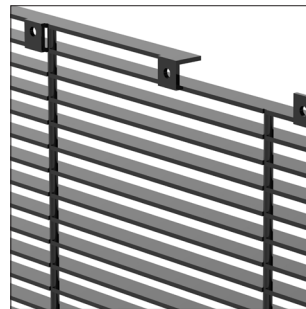

32547	Driver	1 Pc. / Each
--------------	---------------	--------------

EASY PLUG-IN
DOT & SAE

Peterbilt 389

Aluminum Billet Style Grille Insert With Horizontal Bars

- Quality aluminum billet style horizontal bars grille insert
- Features 52 pieces of 1/8" thick aluminum extruded rectangular bars
- Clear coated front bar surface with black powder coated side walls
- Specially engineered mounting brackets for mounting directly onto OE crown
- Carriage bolts with matching hardware included
- Note: bug screen not included

21050 Aluminum Billet Style Grille Insert 1 Pc. / Wbox

Chrome Plastic Flat Top Nut Covers Push On 15/16" X 1-3/16"

- Beautiful chrome plated finish with triple chrome plating process
- Chrome plastic flat top push-on nut cover for hex nuts and bolts
- Available in various sizes and height
- Available without flange
- Convenience pack, includes 10 nut covers to dress up one wheel