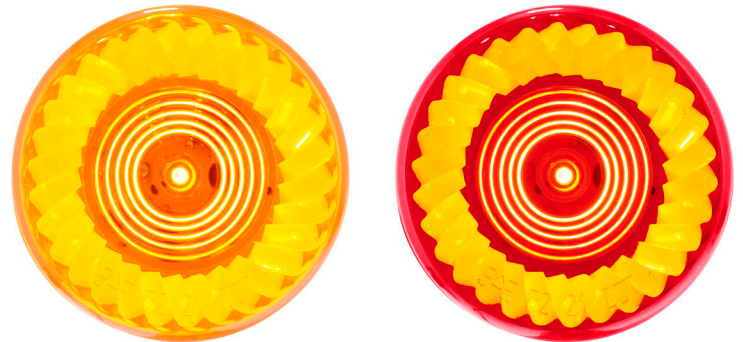

NEW ITEMS

Turbine Light

7 LED 2" Round Turbine Light (Clearance/Marker)

Unique Turbine Fin Design on Outer Rim

- Polycarbonate lens sonically sealed to housing to prevent moisture intrusion
- Electronics completely sealed in epoxy to resist corrosion and moisture
- Energy efficient solid-state circuit board engineered for 12V DC systems
- Feature 7 bright SMD type LEDs
- Rear housing with 2-pin female contact terminal
- Recommend use with 2-pin male plug, item #34247, 34242, 34241 (not included)
- Recommend mount with rubber push-in grommet, item #31505, 31507 (not included)
- DOT/SAE, FMVSS 108
- IP67 water resistant rating

39222	Amber LED / Amber Lens	1 Pc. / Card
39223	Red LED / Red Lens	1 Pc. / Card

3 LED ViperEye Light (Clearance/Marker)

- High quality chrome finish for durability and shine
- Polycarbonate lens sonically sealed to housing to prevent moisture intrusion
- Features 3 bright SMD type LEDs with chrome inner reflective housing
- Unique snake Viper eye effect when powered on
- Beautiful chrome plated snap-on front cover
- Surface mount, 3-1/8" center to center spacing between 2 mounting holes
- 12VDC, hardwired with 2 wire leads, special electrical design, either wire can be positive or negative
- DOT/SAE, P2
- IP67 water resistant

39254	Amber LED / Amber Lens	1 Pc. / Card
39256	Red LED / Red Lens	1 Pc. / Card

2003-2017 VOLVO VN/VNL

2 High Power LED Driving & Fog Light

- High quality injection molded polycarbonate lens
- Bright LED driving light and LED fog light, each powered by single CREE type 6000K LED
- Heavy duty ABS plastic rear housing with OE spec mounting patterns
- Works with any 12V DC system
- Easy connection, directly plugs into existing wiring harness
- DOT/SAE, FMVSS 108
- IP67 water resistant