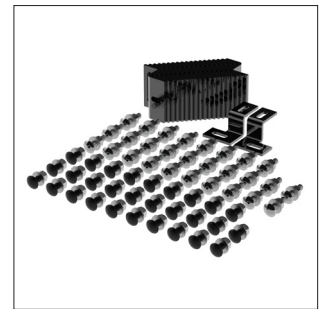

NEW ITEMS

Turbine Light

7 LED 2" Round Turbine Light (Clearance/Marker)

Unique Turbine Fin Design on Outer Rim

- Polycarbonate lens sonically sealed to housing to prevent moisture intrusion
- Electronics completely sealed in epoxy to resist corrosion and moisture
- Energy efficient solid-state circuit board engineered for 12V DC systems
- Feature 7 bright SMD type LEDs
- Rear housing with 2-pin female contact terminal
- Recommend use with 2-pin male plug, item #34247, 34242, 34241 (not included)
- Recommend mount with rubber push-in grommet, item #31505, 31507 (not included)
- DOT/SAE, FMVSS 108
- IP67 water resistant rating

32547	Driver	1 Pc. / Each
--------------	---------------	--------------

EASY PLUG-IN
DOT & SAE

Peterbilt 389

Aluminum Billet Style Grille Insert With Horizontal Bars

- Quality aluminum billet style horizontal bars grille insert
- Features 52 pieces of 1/8" thick aluminum extruded rectangular bars
- Clear coated front bar surface with black powder coated side walls
- Specially engineered mounting brackets for mounting directly onto OE crown
- Carriage bolts with matching hardware included
- Note: bug screen not included

21050 Aluminum Billet Style Grille Insert 1 Pc. / Wbox

Chrome Plastic Flat Top Nut Covers Push On 15/16" X 1-3/16"

- Beautiful chrome plated finish with triple chrome plating process
- Chrome plastic flat top push-on nut cover for hex nuts and bolts
- Available in various sizes and height
- Available without flange
- Convenience pack, includes 10 nut covers to dress up one wheel