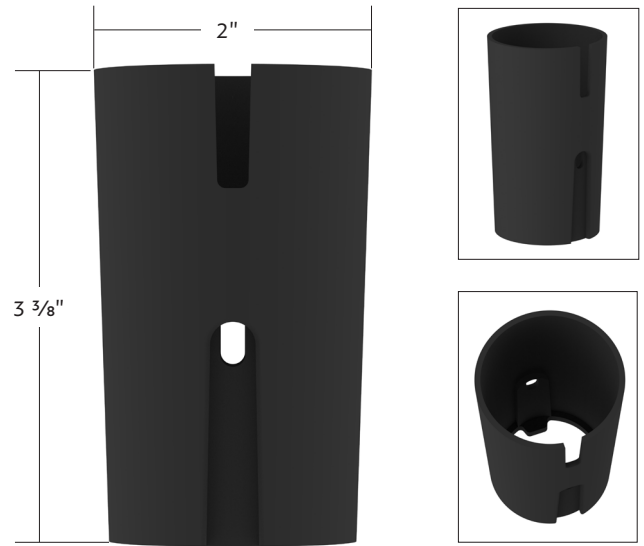

NEW ITEMS

Turbine Light

7 LED 2" Round Turbine Light (Clearance/Marker)

Unique Turbine Fin Design on Outer Rim

- Polycarbonate lens sonically sealed to housing to prevent moisture intrusion
- Electronics completely sealed in epoxy to resist corrosion and moisture
- Energy efficient solid-state circuit board engineered for 12V DC systems
- Feature 7 bright SMD type LEDs
- Rear housing with 2-pin female contact terminal
- Recommend use with 2-pin male plug, item #34247, 34242, 34241 (not included)
- Recommend mount with rubber push-in grommet, item #31505, 31507 (not included)
- DOT/SAE, FMVSS 108
- IP67 water resistant rating

21050 Aluminum Billet Style Grille Insert 1 Pc. / Wbox

Chrome Plastic Flat Top Nut Covers Push On 15/16" X 1-3/16"

- Beautiful chrome plated finish with triple chrome plating process
- Chrome plastic flat top push-on nut cover for hex nuts and bolts
- Available in various sizes and height
- Available without flange
- Convenience pack, includes 10 nut covers to dress up one wheel

88293 Chrome Steering Wheel Hub 1 Pc. / Cbox

Black 31" Long Fifth Wheel Pin Puller, J-Hook (Each)

- Driver convenient tool with black painted surface
- Durable 3/8" diameter steel rod with 5" wide handle bar
- Overall 31" in length, with J-hook at the end

90110 Black 31" Long Fifth Wheel Pin 1 Pc. / Each

Lower Gearshift Knob Cover

- Quality injection molded plastic for durability
- Lower gearshift plastic cover for Eaton Fuller style 9/10/13/15/18 speed shifters
- Easy to install with original style mounting screw holes (screws not included)
- Matching gearshift knobs, shifter shaft extensions, steering wheel spinners and air valve knobs available